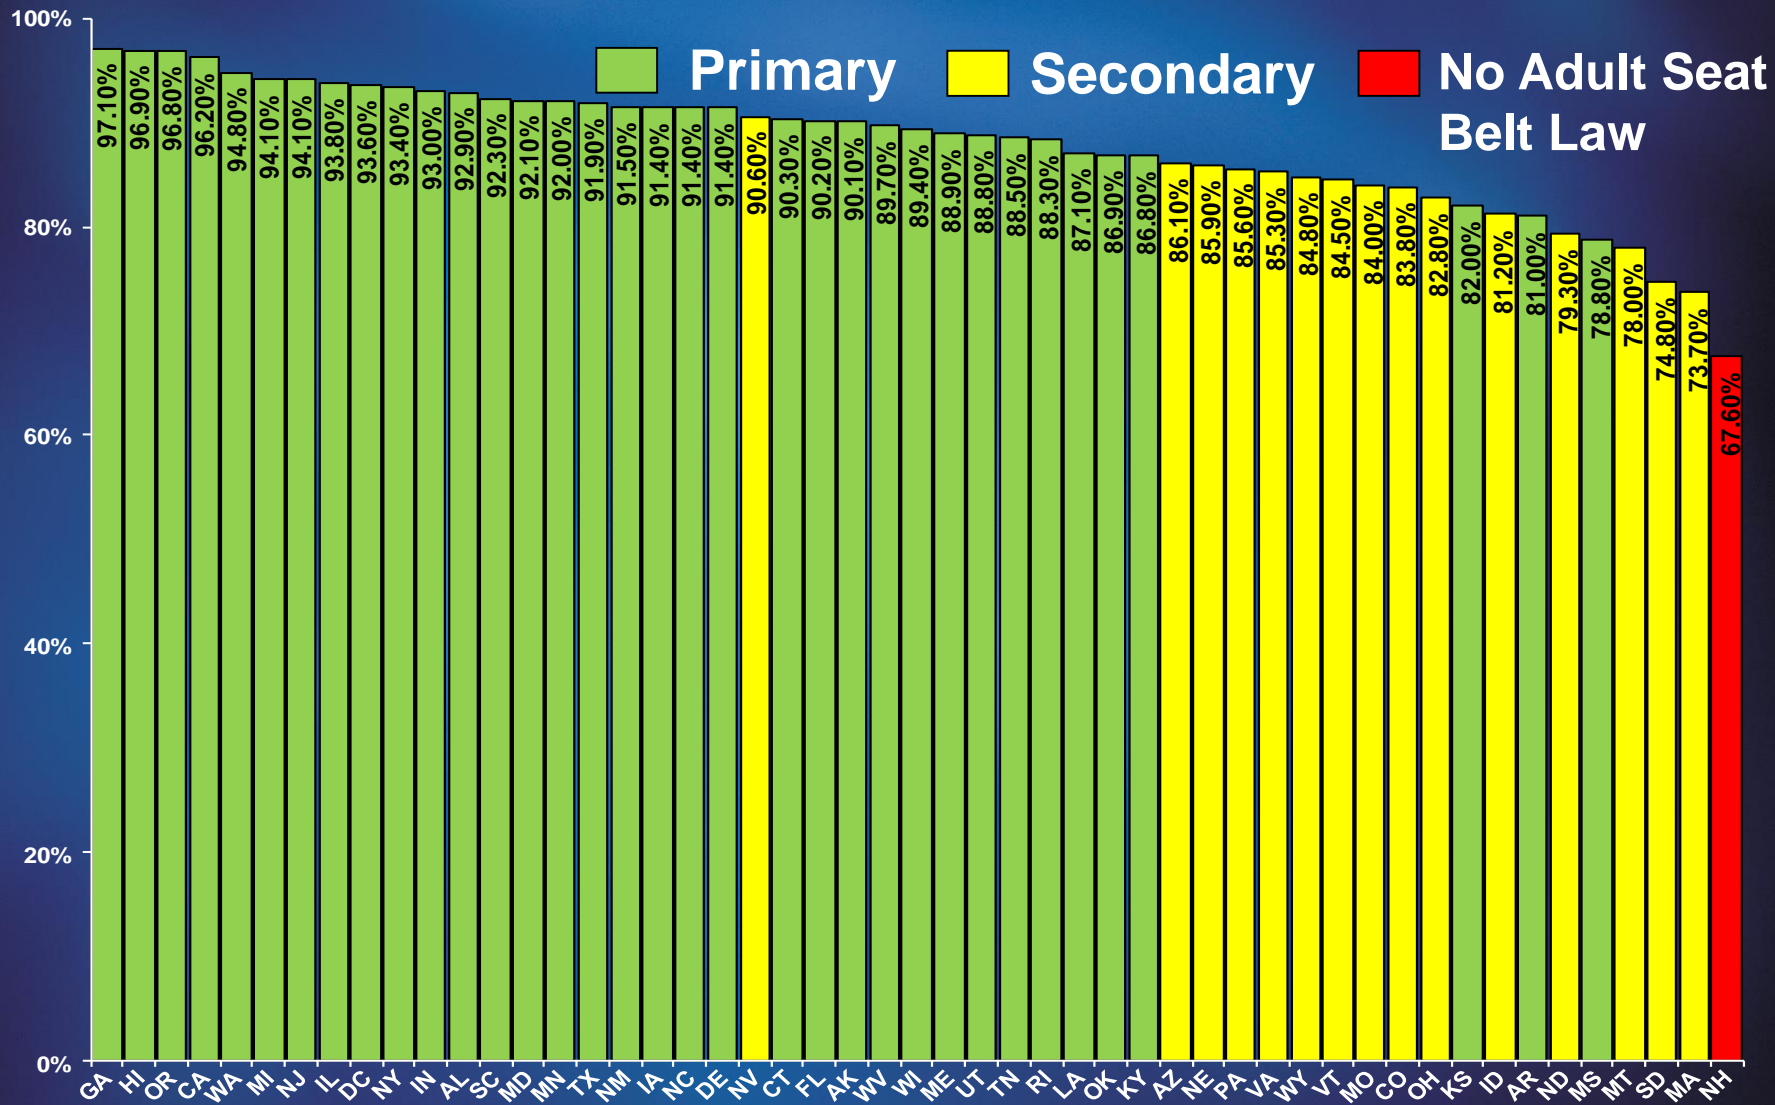

2017 Seat Belt Use Rates

By Law Type and State

State surveys conducted in accordance with Section 402 FAST Act

Primary Laws were recently passed in RI (2011); WV (2013); UT (effective 5/12/2015 to 7/01/2018).